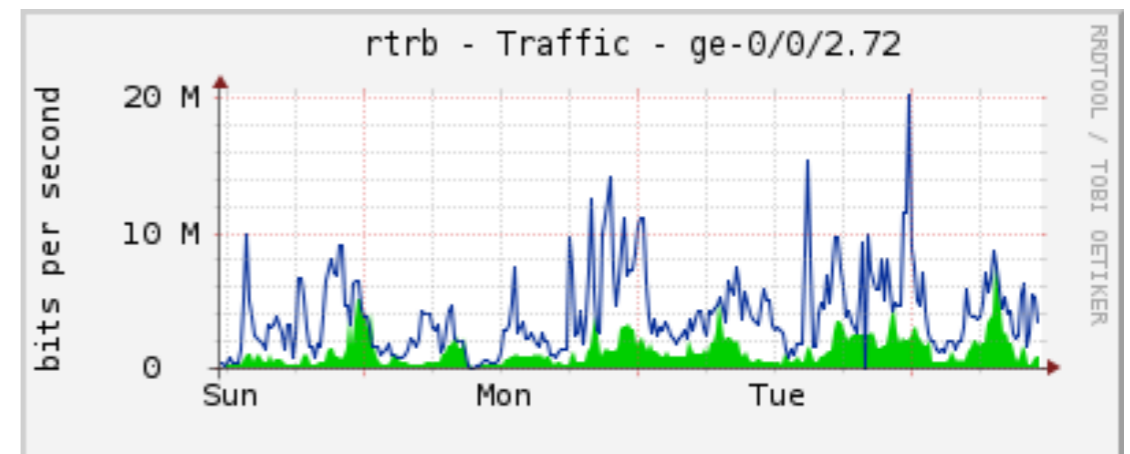

Internal traffic

ietf-portal

ietf.1x

ietf-a-portal

ietf-a.1x

ietf-hotel

ietf-hotel.1x

Wireless

- 64 Cisco a/b/g/n APs
- Guest rooms covered by hotel wireless infrastructure, traffic go through ietf network
 - [ietf-hotel](#), [ietf-hotel.1x](#) will stay until Monday morning, but will become hidden from Friday night
- Peaks about 740 simultaneous associations
- Well over 50% using 802.11a/n