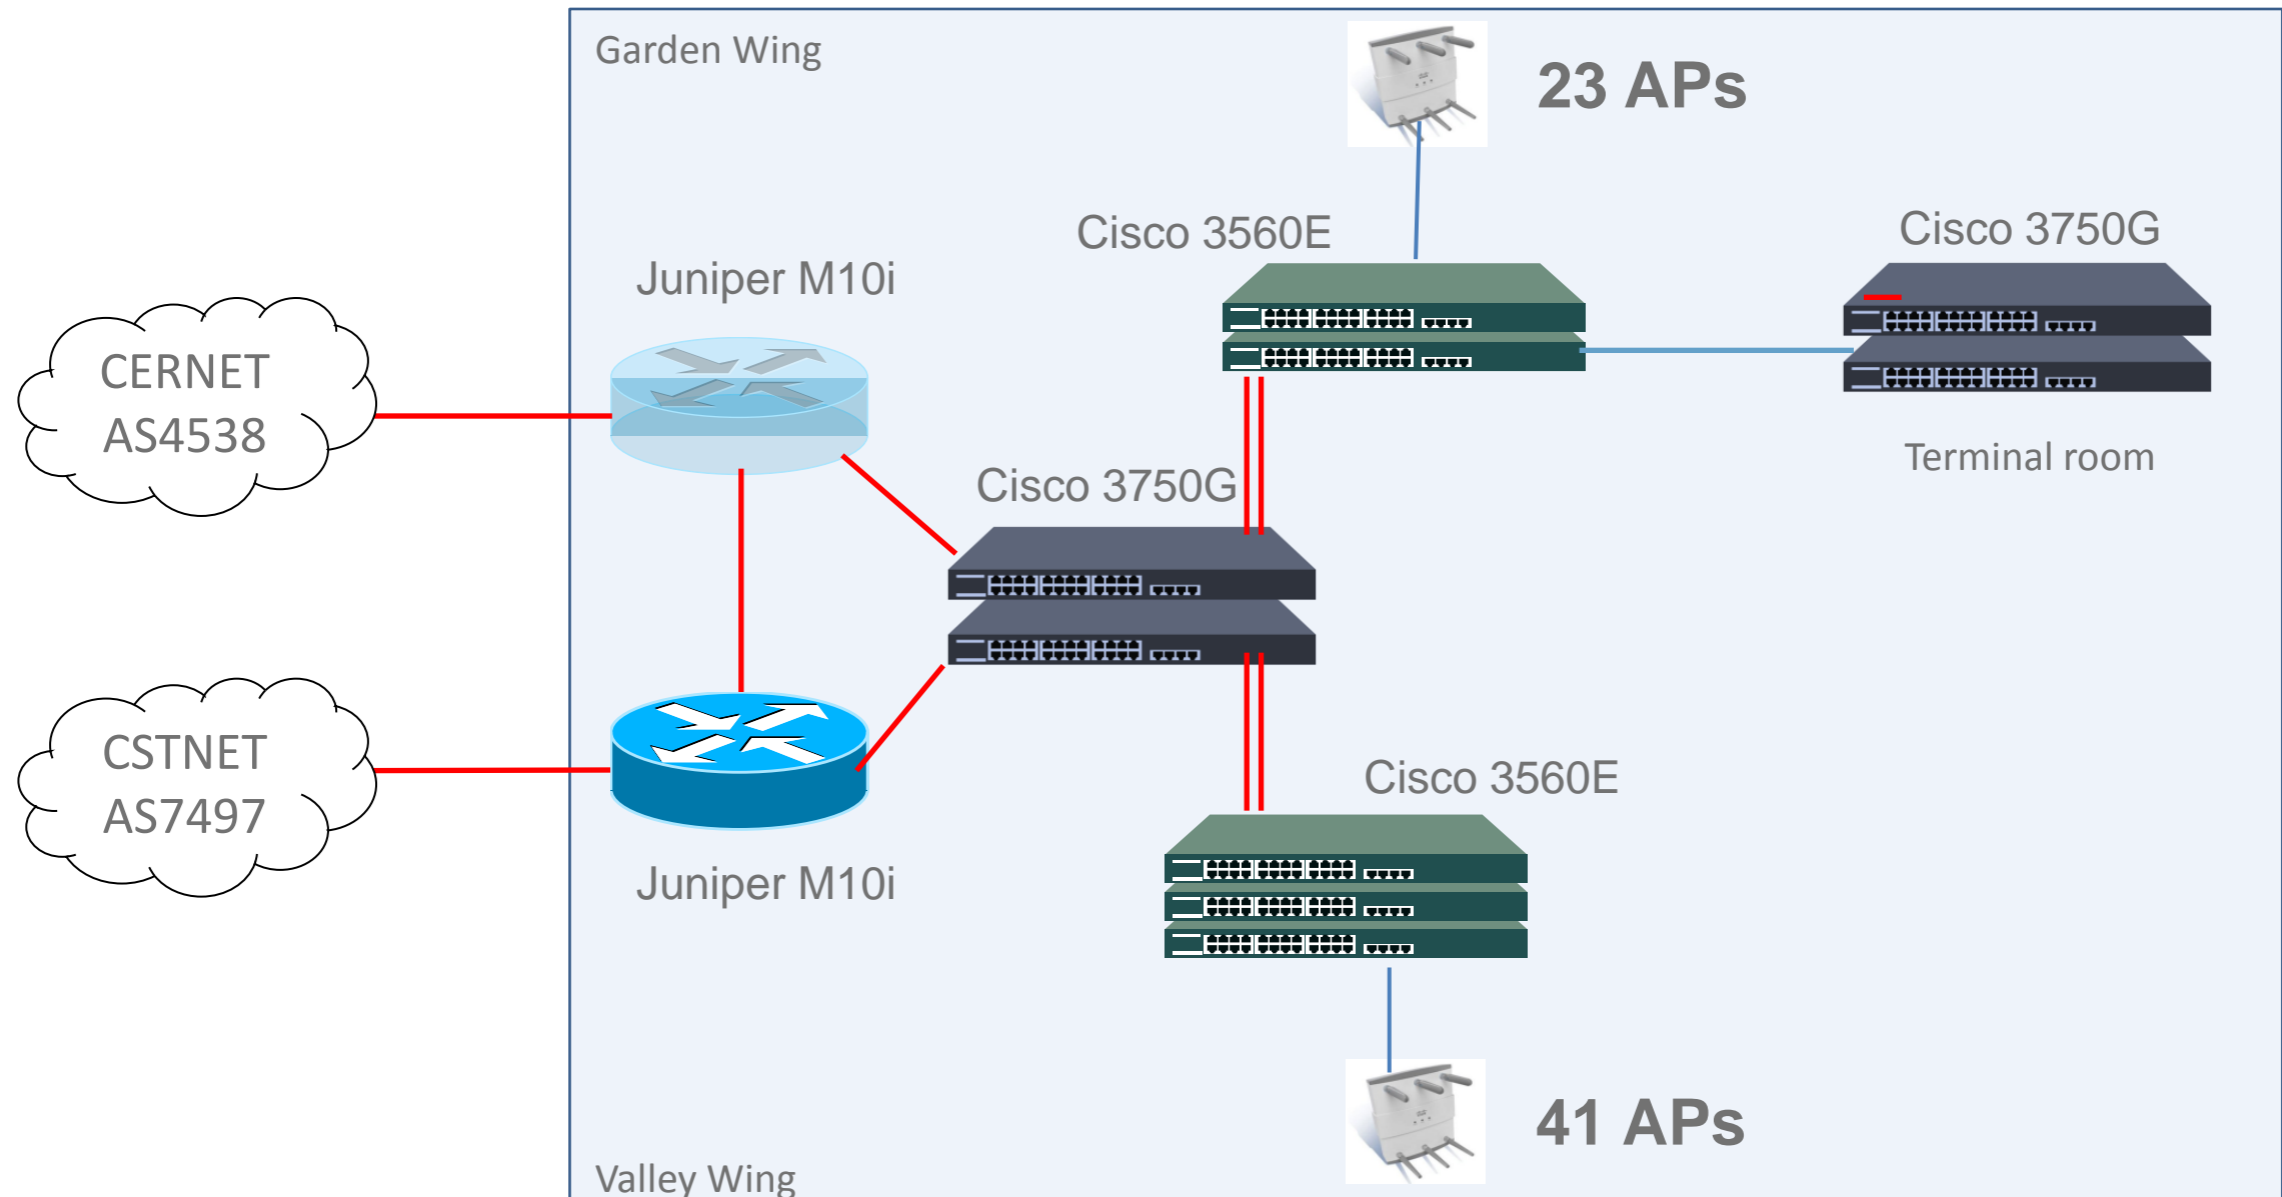

NOC Report

IETF79 · Beijing

Nov. 2010

Network Topology

- Primary 1GE link to CERNET (AS4538)
- Backup 1GE link to CSTNET (AS7497)
- Native IPv6 from both links

External traffic

- Peaks close to 100M w/o testing traffic (~200M with testing traffic on Tuesday night)

Internal traffic

ietf-portal

ietf.1x

ietf-a-portal

ietf-a.1x

ietf-hotel

ietf-hotel.1x

Wireless

- 64 Cisco a/b/g/n APs
- Guest rooms covered by hotel wireless infrastructure, traffic go through ietf network
 - [ietf-hotel](#), [ietf-hotel.1x](#) will stay until Monday morning, but will become hidden from Friday night
- Peaks about 740 simultaneous associations
- Well over 50% using 802.11a/n