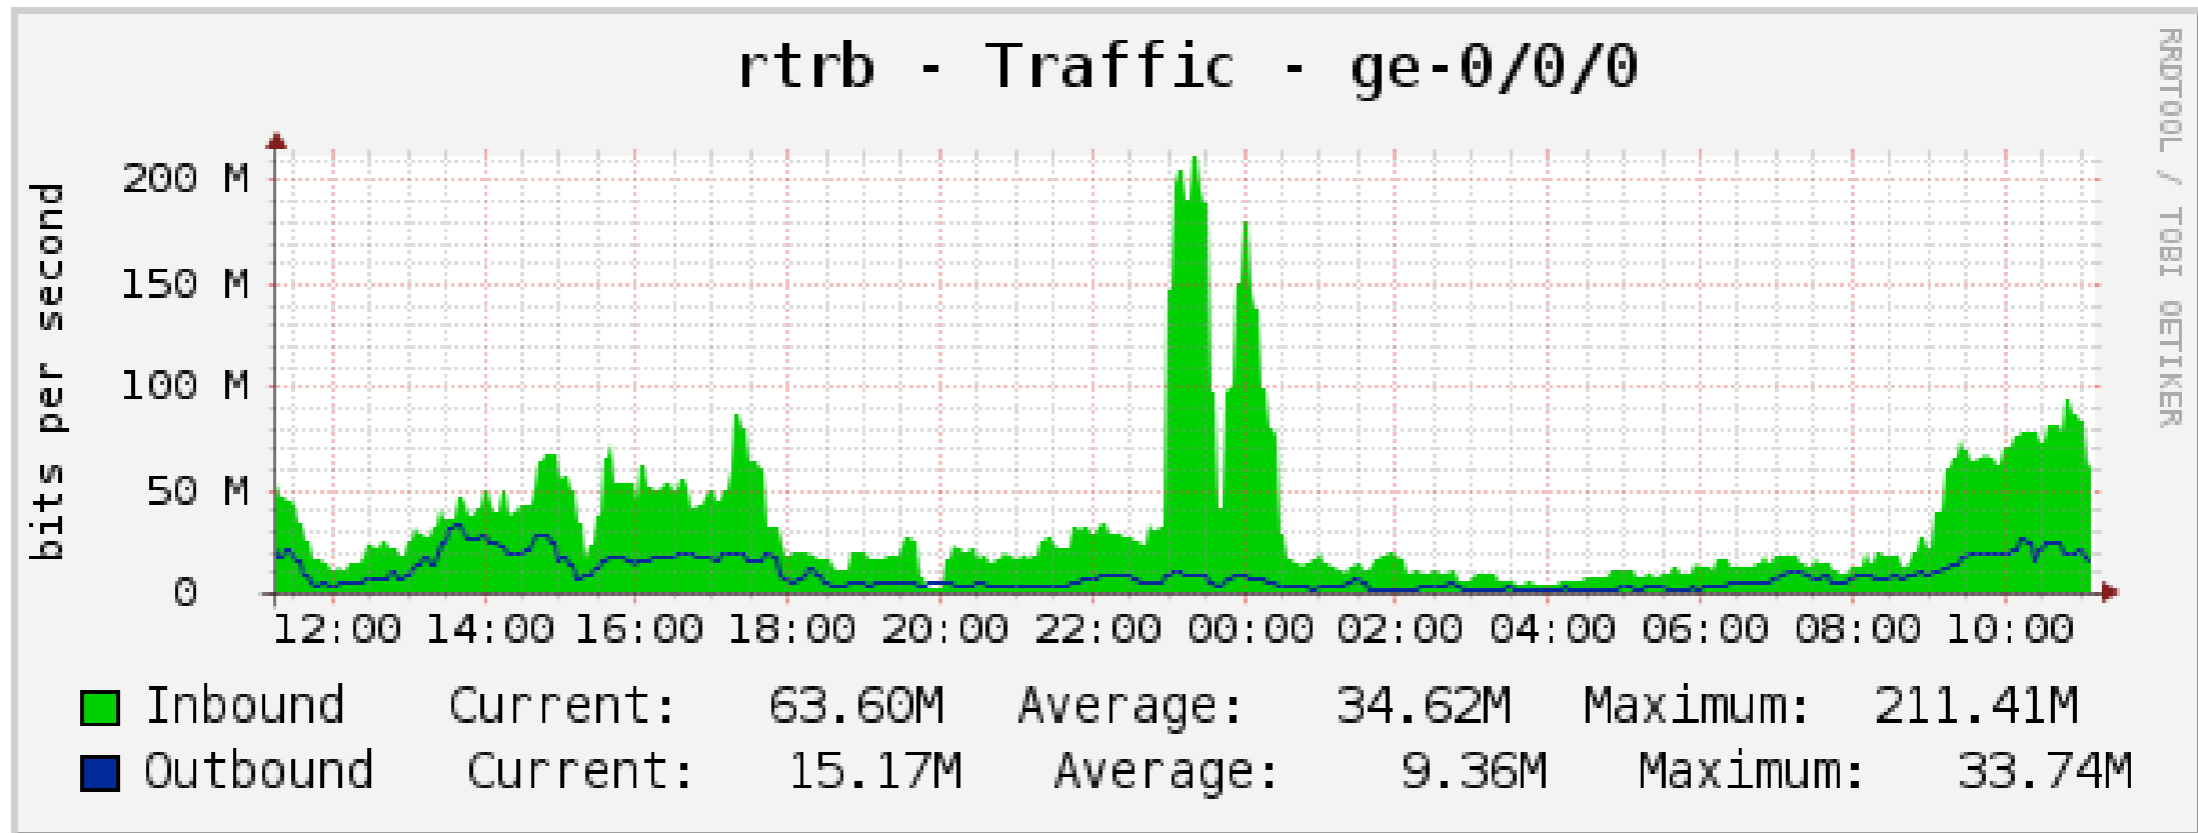

NOC Report

IETF79 · Beijing

Nov. 2010

Network Topology

- Primary 1GE link to CERNET (AS4538)
- Backup 1GE link to CSTNET (AS7497)
- Native IPv6 from both links

External traffic

- Peaks close to 100M w/o testing traffic (~200M with testing traffic on Tuesday night)

Internal traffic

ietf-portal

ietf.1x

ietf-a-portal

ietf-a.1x

ietf-hotel

ietf-hotel.1x

Wireless

- 64 Cisco a/b/g/n APs
- Guest rooms covered by hotel wireless infrastructure, traffic go through ietf network
 - [ietf-hotel](#), [ietf-hotel.1x](#) will stay until Monday morning, but will become hidden from Friday night
- Peaks about 740 simultaneous associations
- Well over 50% using 802.11a/n