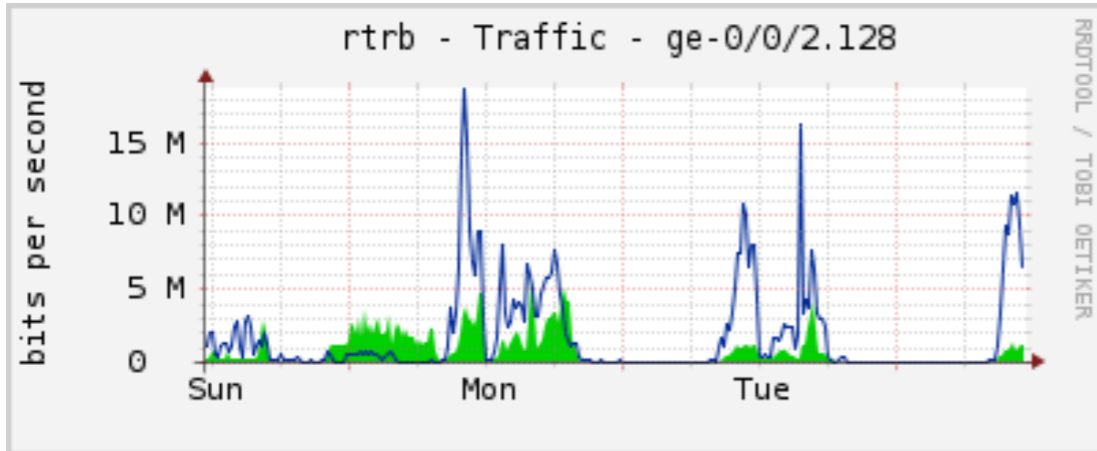

NOC Report

IETF79 · Beijing

Nov. 2010

Network Topology

- Primary 1GE link to CERNET (AS4538)
- Backup 1GE link to CSTNET (AS7497)
- Native IPv6 from both links

External traffic

- Peaks close to 100M w/o testing traffic (~200M with testing traffic on Tuesday night)

Internal traffic

ietf-portal

ietf.1x

ietf-a-portal

ietf-a.1x

ietf-hotel

ietf-hotel.1x

Wireless

- 64 Cisco a/b/g/n APs
- Guest rooms covered by hotel wireless infrastructure, traffic go through ietf network
 - [ietf-hotel](#), [ietf-hotel.1x](#) will stay until Monday morning, but will become hidden from Friday night
- Peaks about 740 simultaneous associations
- Well over 50% using 802.11a/n