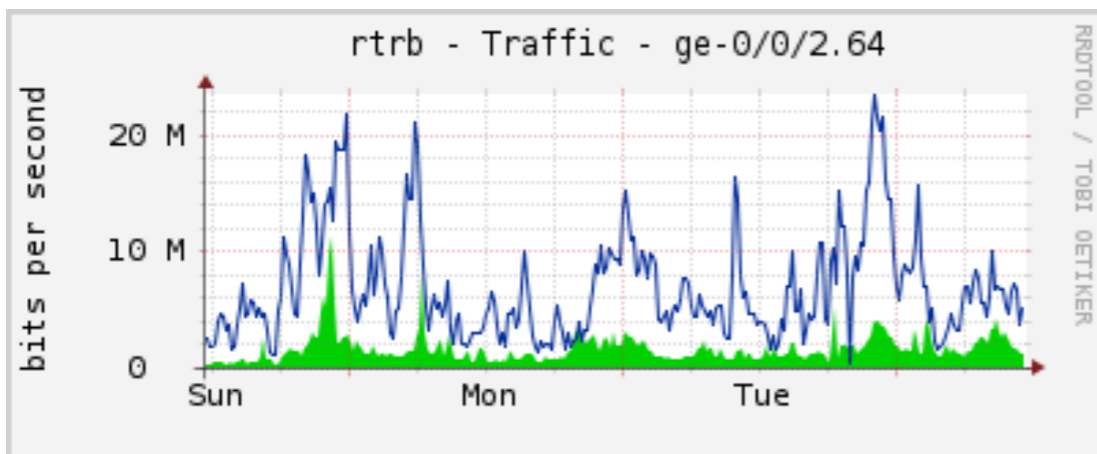

Internal traffic

ietf-portal

ietf.1x

ietf-a-portal

ietf-a.1x

ietf-hotel

ietf-hotel.1x

Wireless

- 64 Cisco a/b/g/n APs
- Guest rooms covered by hotel wireless infrastructure, traffic go through ietf network
 - [ietf-hotel](#), [ietf-hotel.1x](#) will stay until Monday morning, but will become hidden from Friday night
- Peaks about 740 simultaneous associations
- Well over 50% using 802.11a/n