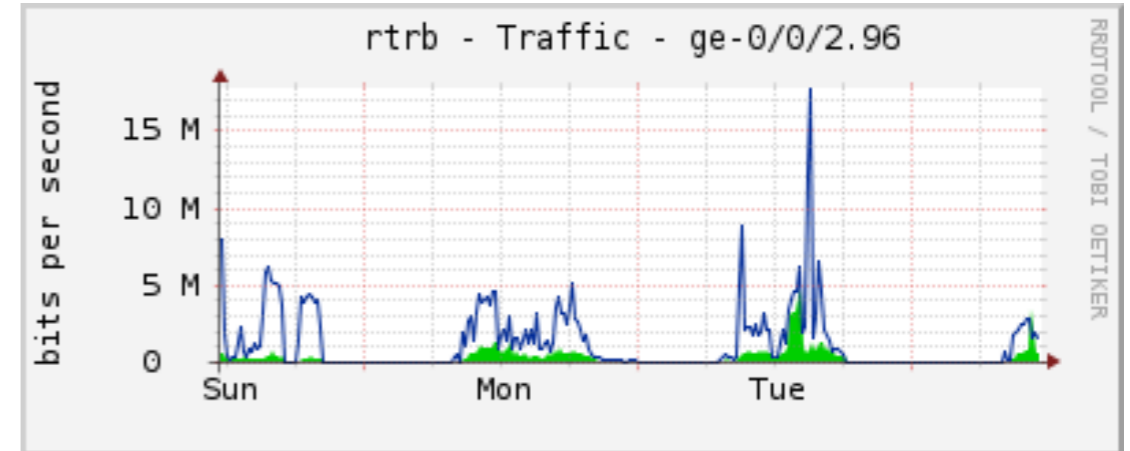

Internal traffic

ietf-portal

ietf.1x

ietf-a-portal

ietf-a.1x

ietf-hotel

ietf-hotel.1x

Wireless

- 64 Cisco a/b/g/n APs
- Guest rooms covered by hotel wireless infrastructure, traffic go through ietf network
 - [ietf-hotel](#), [ietf-hotel.1x](#) will stay until Monday morning, but will become hidden from Friday night
- Peaks about 740 simultaneous associations
- Well over 50% using 802.11a/n