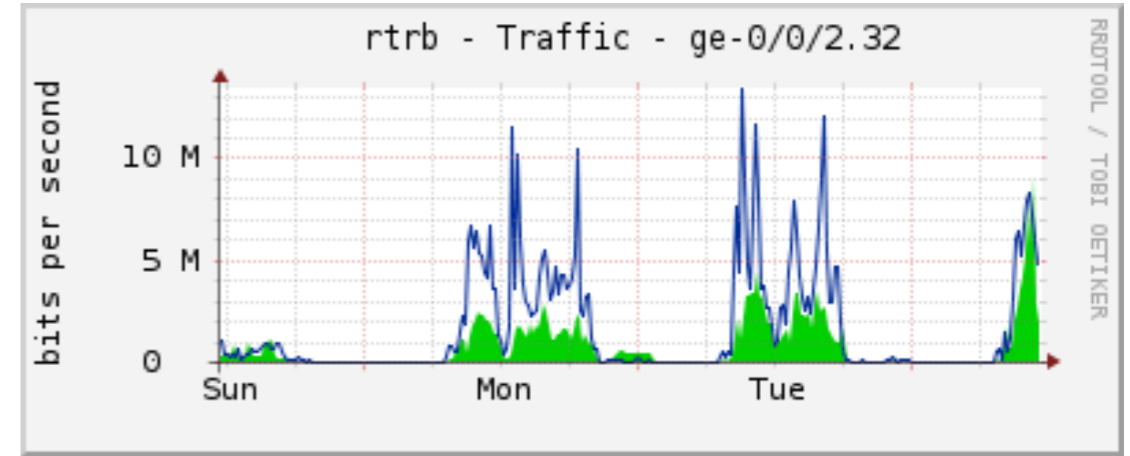

NOC Report

IETF79 · Beijing

Nov. 2010

Network Topology

- Primary 1GE link to CERNET (AS4538)
- Backup 1GE link to CSTNET (AS7497)
- Native IPv6 from both links

External traffic

- Peaks close to 100M w/o testing traffic (~200M with testing traffic on Tuesday night)

Internal traffic

ietf-portal

ietf.1x

ietf-a-portal

ietf-a.1x

ietf-hotel

ietf-hotel.1x

Wireless

- 64 Cisco a/b/g/n APs
- Guest rooms covered by hotel wireless infrastructure, traffic go through ietf network
 - [ietf-hotel](#), [ietf-hotel.1x](#) will stay until Monday morning, but will become hidden from Friday night
- Peaks about 740 simultaneous associations
- Well over 50% using 802.11a/n