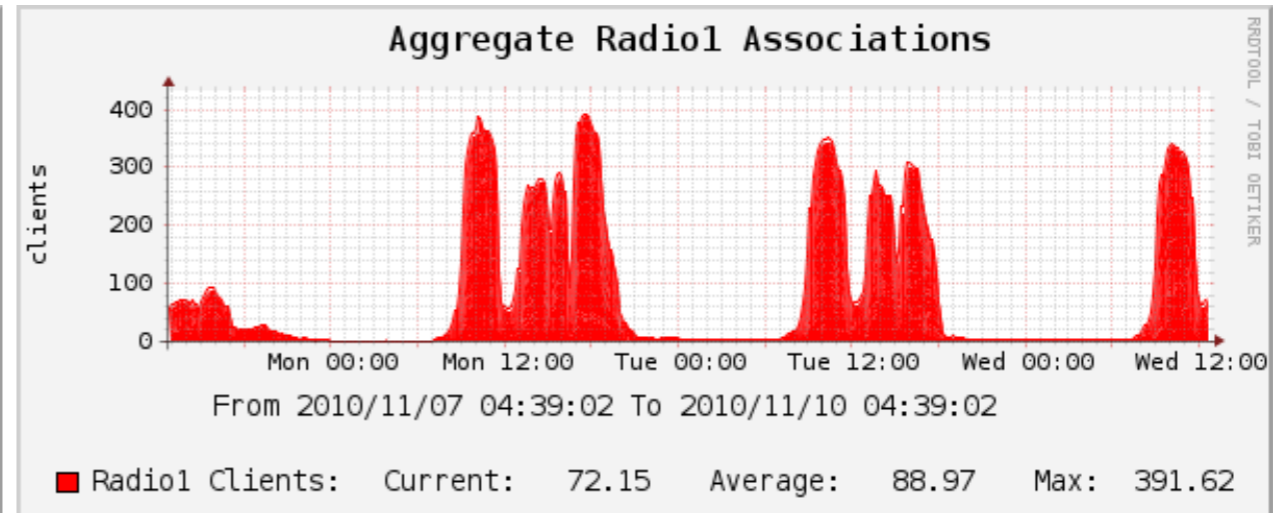

Internal traffic

ietf-portal

ietf.1x

ietf-a-portal

ietf-a.1x

ietf-hotel

ietf-hotel.1x

Wireless

- 64 Cisco a/b/g/n APs
- Guest rooms covered by hotel wireless infrastructure, traffic go through ietf network
 - [ietf-hotel](#), [ietf-hotel.1x](#) will stay until Monday morning, but will become hidden from Friday night
- Peaks about 740 simultaneous associations
- Well over 50% using 802.11a/n