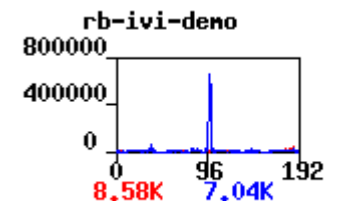

**NAT64
(36 associations)**

**Stateless translation (IVI) in
Expo Centre
(10 associates)**