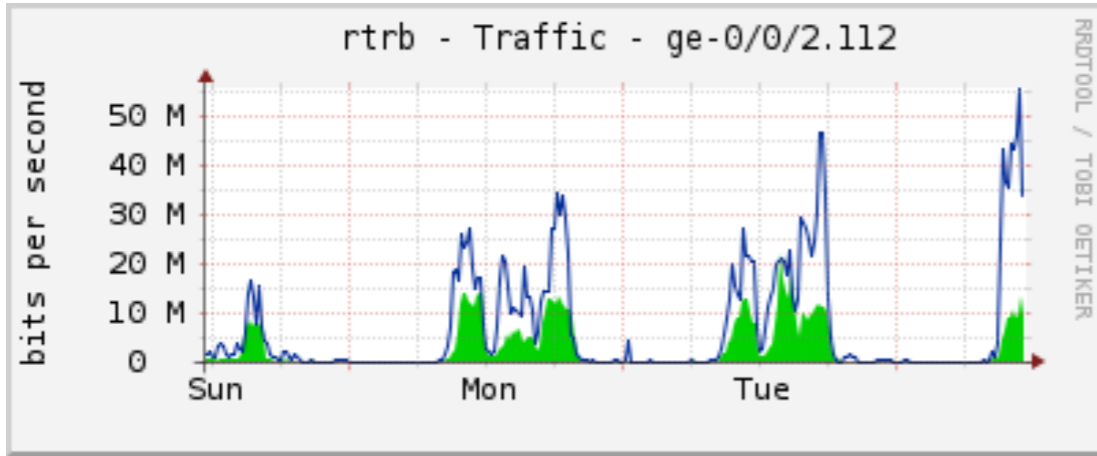

NOC Report

IETF79 · Beijing

Nov. 2010

Network Topology

- Primary 1GE link to CERNET (AS4538)
- Backup 1GE link to CSTNET (AS7497)
- Native IPv6 from both links

External traffic

- Peaks close to 100M w/o testing traffic (~200M with testing traffic on Tuesday night)

Internal traffic

ietf-portal

ietf.1x

ietf-a-portal

ietf-a.1x

ietf-hotel

ietf-hotel.1x

Wireless

- 64 Cisco a/b/g/n APs
- Guest rooms covered by hotel wireless infrastructure, traffic go through ietf network
 - [ietf-hotel](#), [ietf-hotel.1x](#) will stay until Monday morning, but will become hidden from Friday night
- Peaks about 740 simultaneous associations
- Well over 50% using 802.11a/n