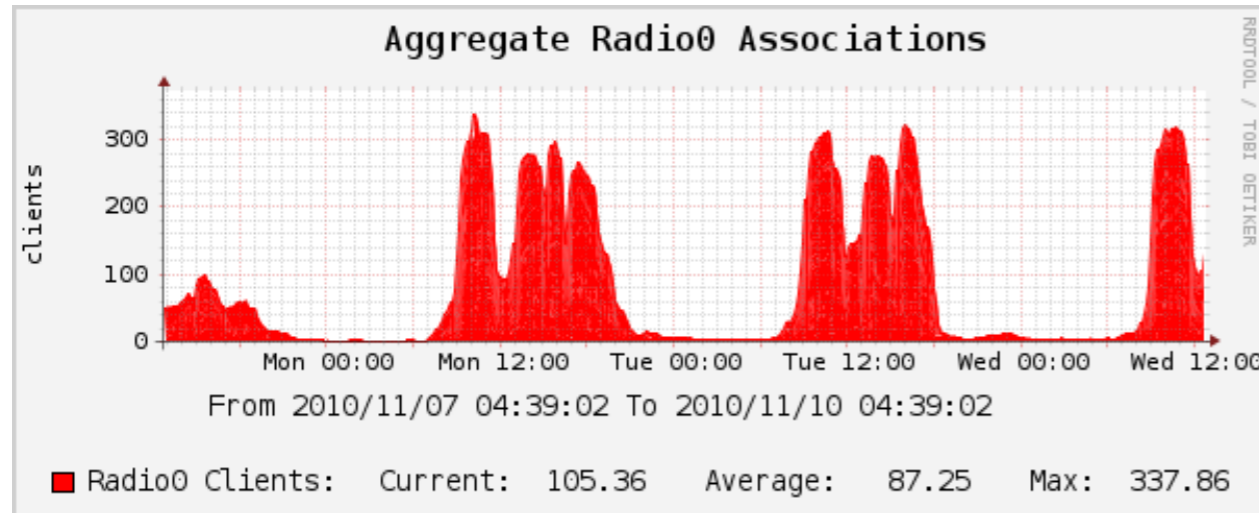

Internal traffic

ietf-portal

ietf.1x

ietf-a-portal

ietf-a.1x

ietf-hotel

ietf-hotel.1x

Wireless

- 64 Cisco a/b/g/n APs
- Guest rooms covered by hotel wireless infrastructure, traffic go through ietf network
 - [ietf-hotel](#), [ietf-hotel.1x](#) will stay until Monday morning, but will become hidden from Friday night
- Peaks about 740 simultaneous associations
- Well over 50% using 802.11a/n